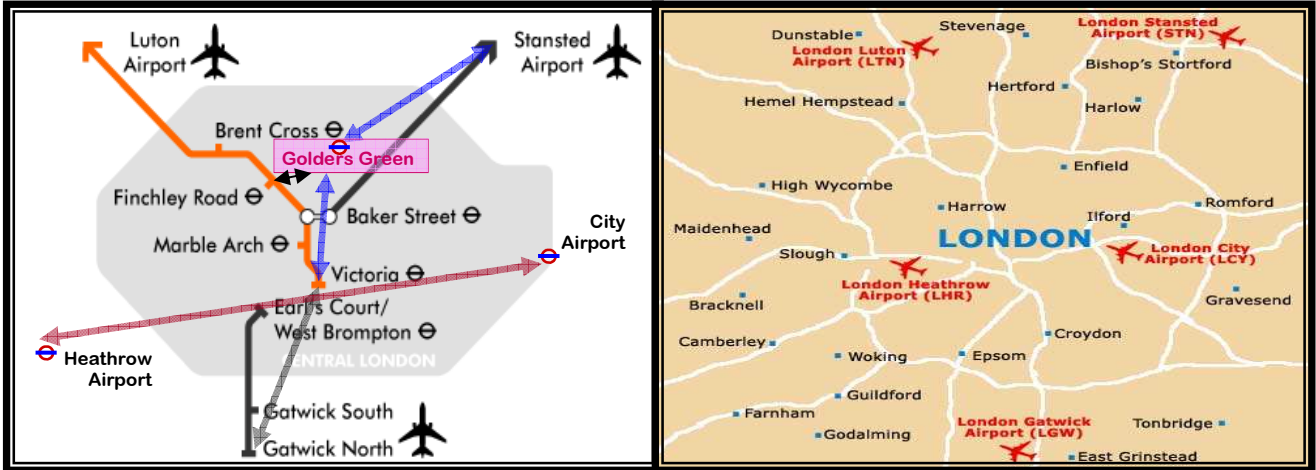

London Underground + Airport Trains and **easyBus**, **Greenline** and **National Express** Routes From All London Airports to Anchor House Hotel, London

Directions From London City Airport:

By Train:

When you land at **London City Airport**, take the **DLR train westbound to Bank station**. From here take the **Northern line (Black Colour)** northbound towards Edgware station. You will find Golders Green 6 stops after Kings Cross St. Pancras station.

Upon arrival at Golders Green station you will see **Charlie's Pizza Shop** and **an old church** across the road. Follow the road in between them and you will find **Anchor House Hotel** approximately 100 metres to your right.