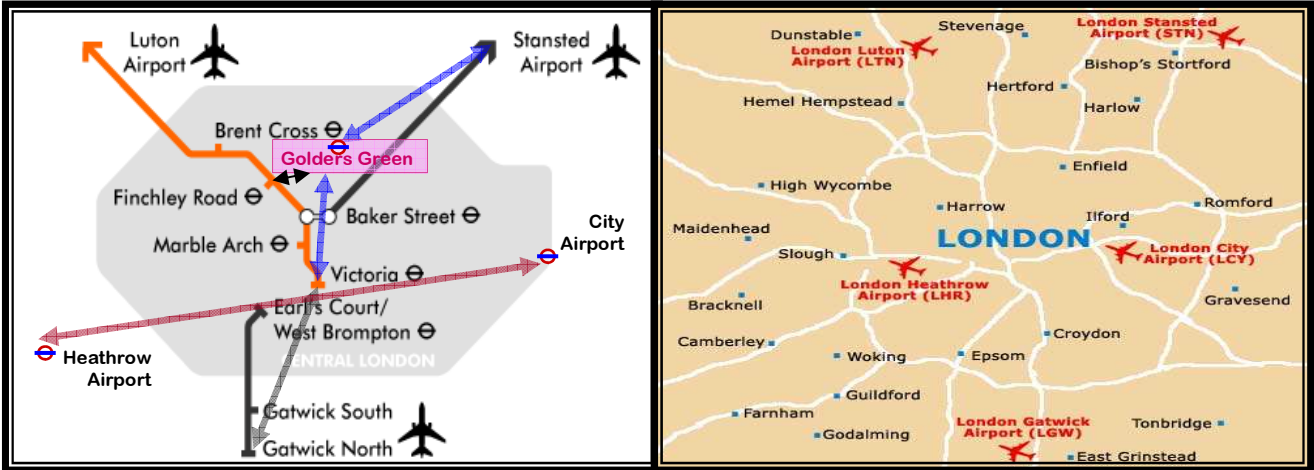

London Underground + Airport Trains and **easyBus**, **Greenline** and **National Express** Routes From All London Airports to Anchor House Hotel, London

For London underground trains please visit :

<http://journeyplanner.tfl.gov.uk/im/SI-T.html>

Directions From Heathrow Airport (LHR):

By Train: When you land at **London Heathrow Airport**, take the underground train **Piccadilly** line (**Blue Colour**) eastbound to Kings Cross St. Pancras station. From here take the **Northern line** (**Black Colour**) northbound towards Edgware station. You will find Golders Green 6 stations after Kings Cross St. Pancras station.

Upon arrival at Golders Green station you will see **Charlie's Pizza Shop** and **an old church** across the road. Follow the road in between them and you will find **Anchor House** approximately 100 metres to your right.